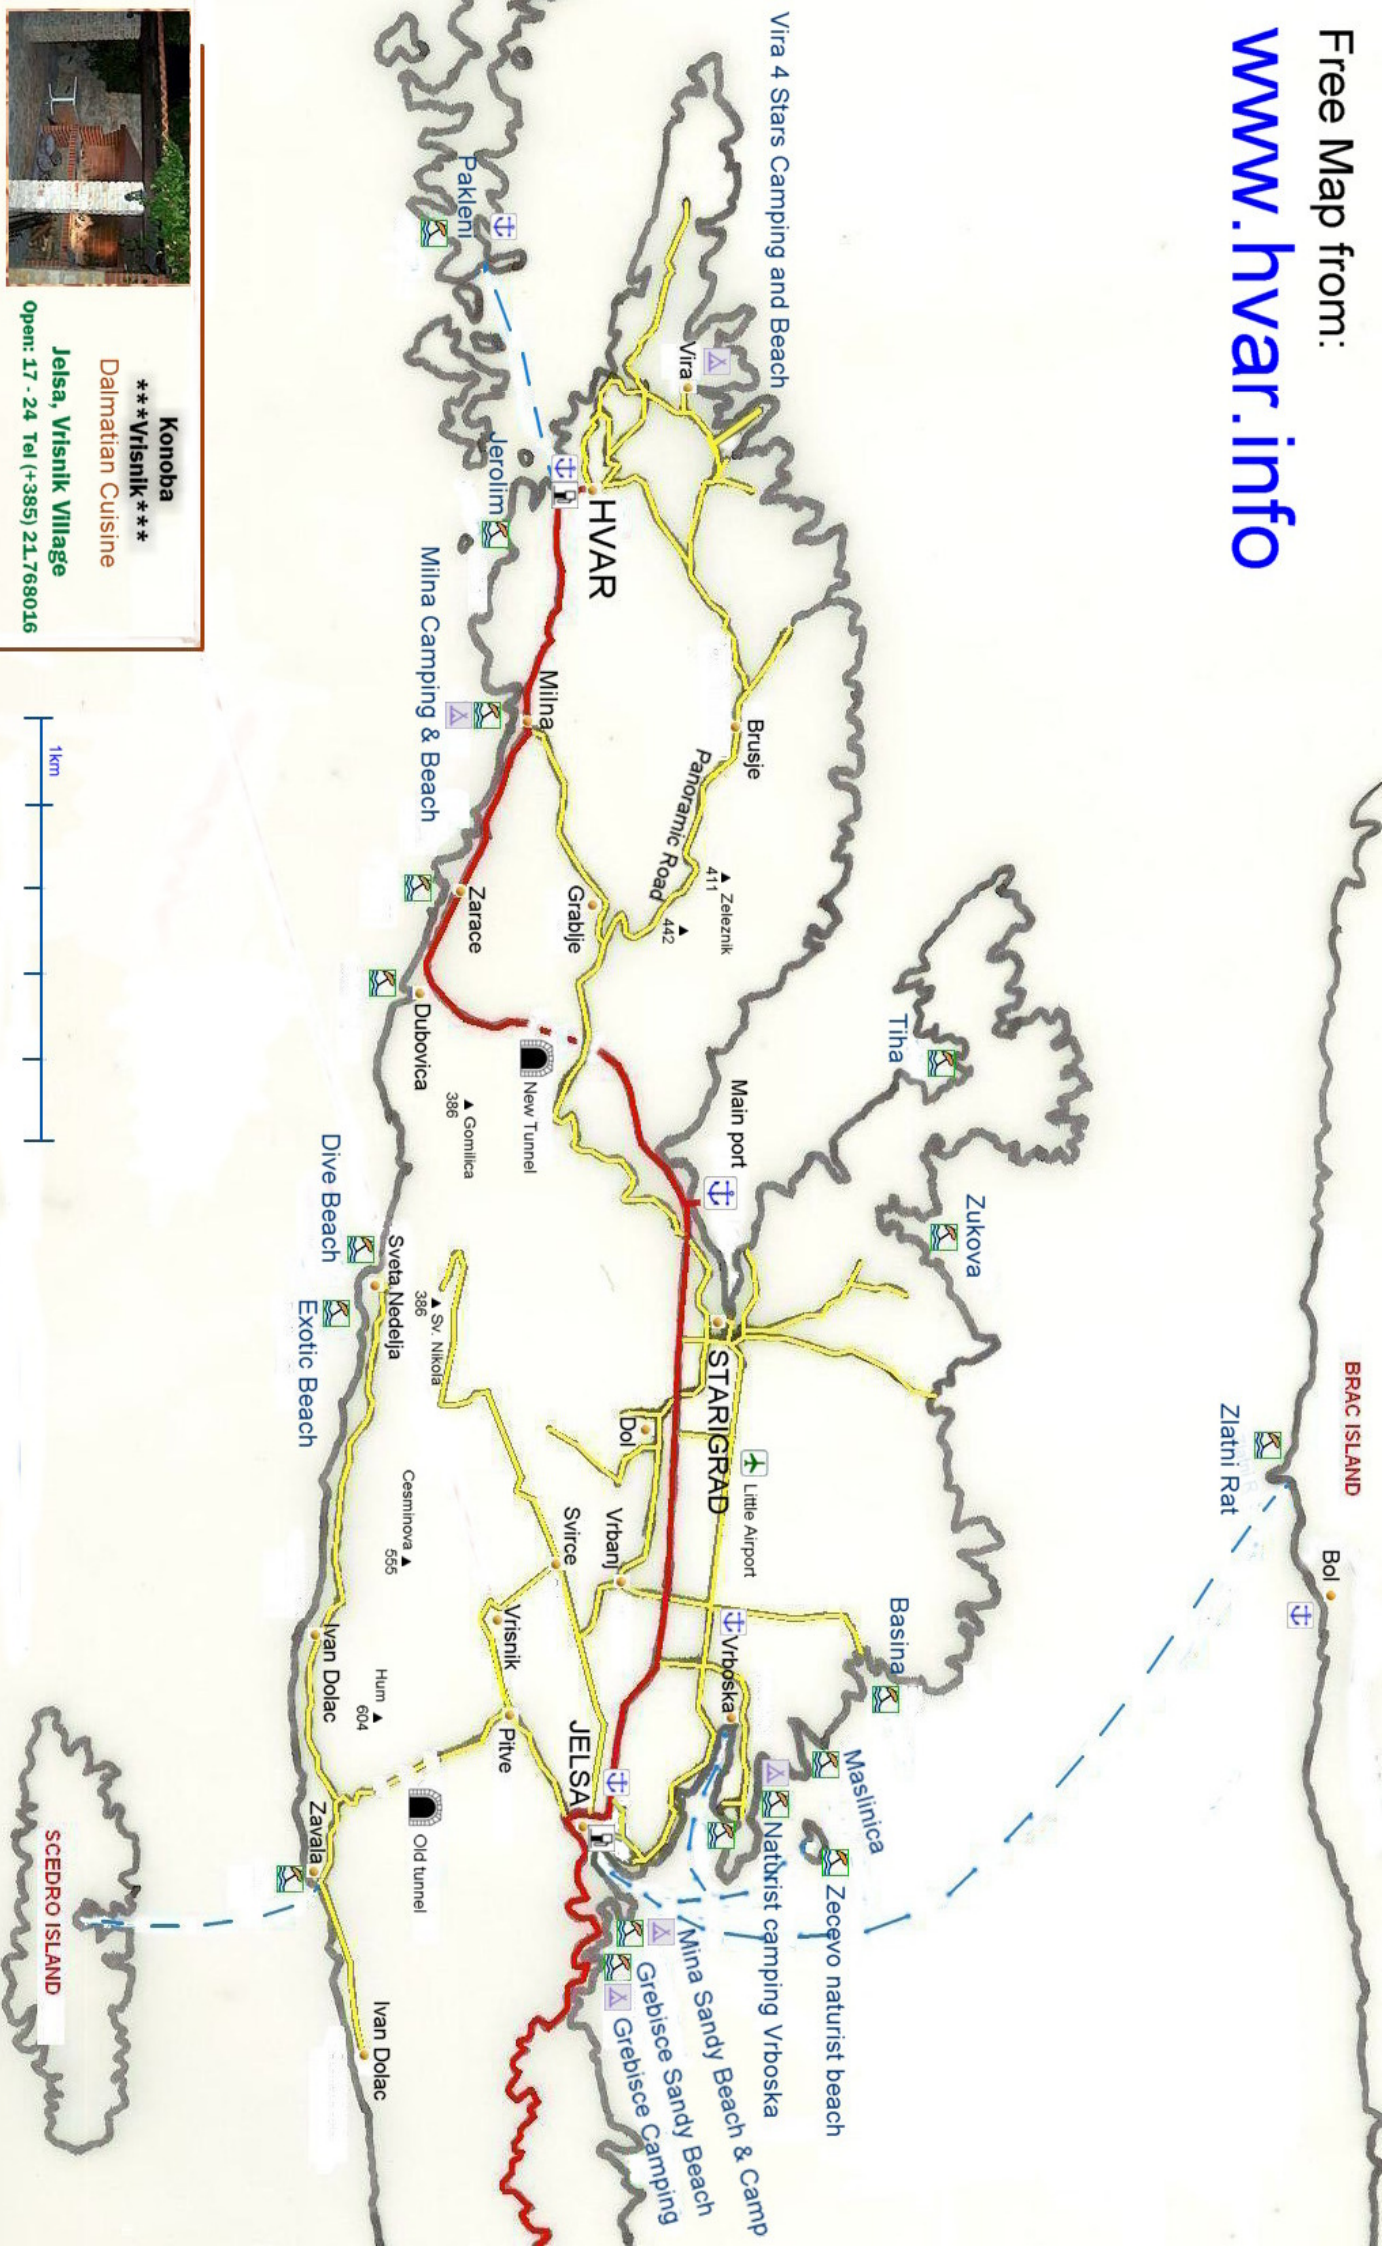

Free Map from:

www.hvar.info

Konoba

Vrisnik

Dalmatian Cuisine

Jelsa, Vrisnik Village

Open: 17 - 24 Tel (+385) 21.768016